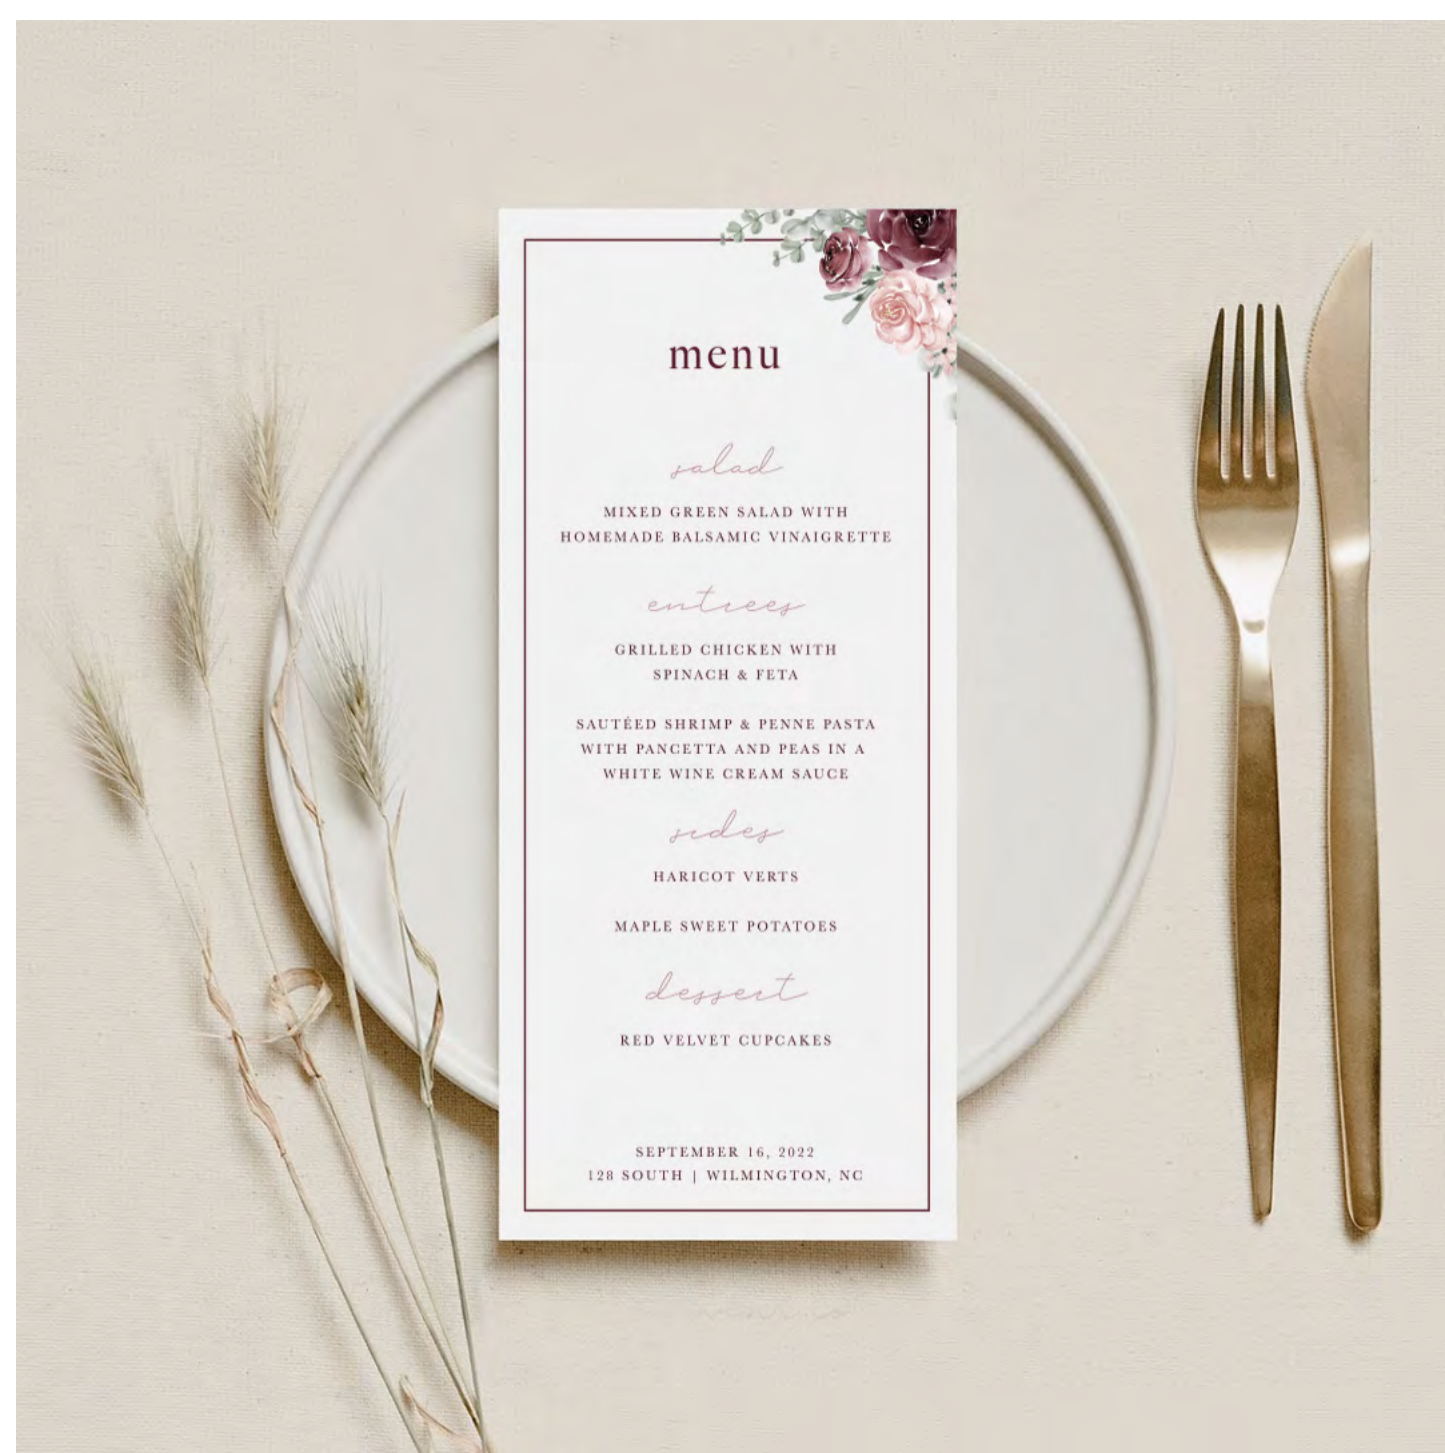

MENUS

COUNTRY ELEGANCE

This menu features an elegant floral decoration with the use of a script font for an added detail to separate each menu course.

Menu Only 10