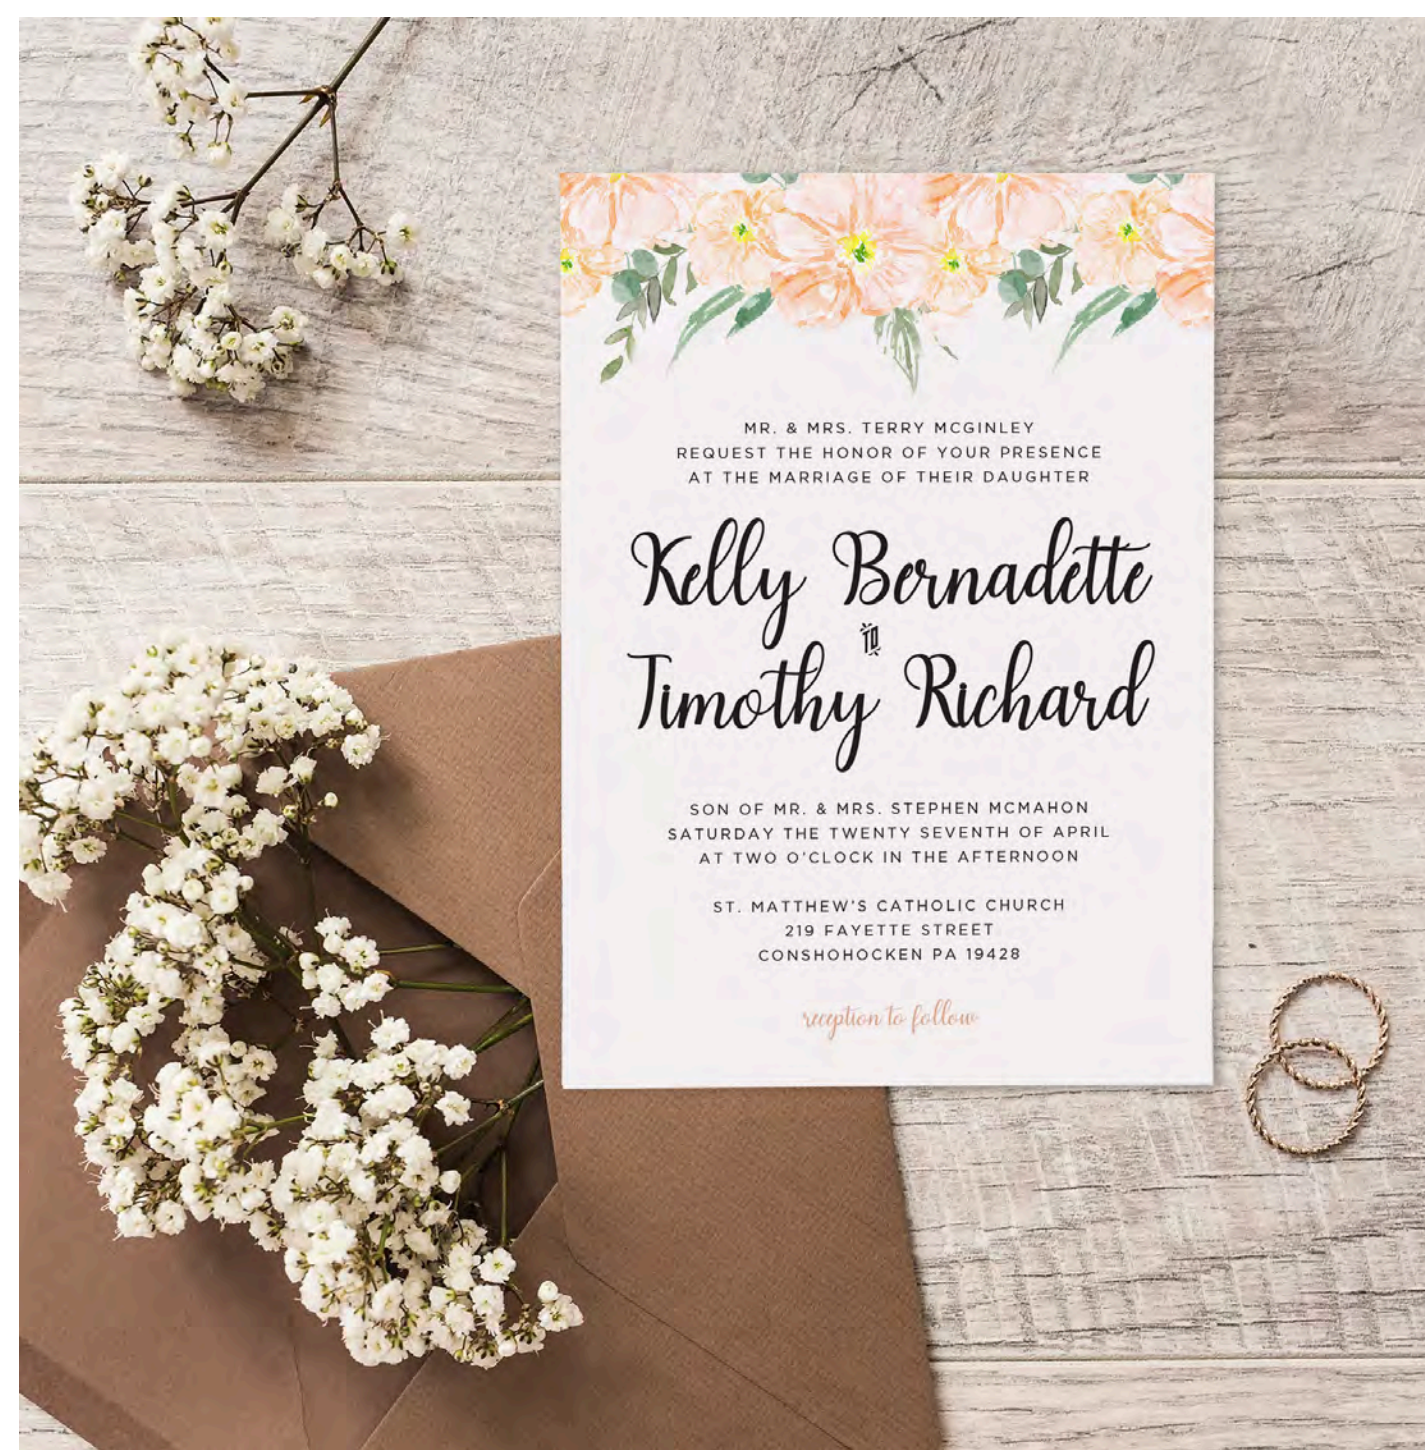

WATERCOLOR

For the creative couple with a whimsical vibe. This design brings in a beautiful watercolor floral illustration border with a whimsical script font for your names.

Invite Only	25
Invite + RSVP	30
Invite + 2 Inserts	35
Full Suite	50